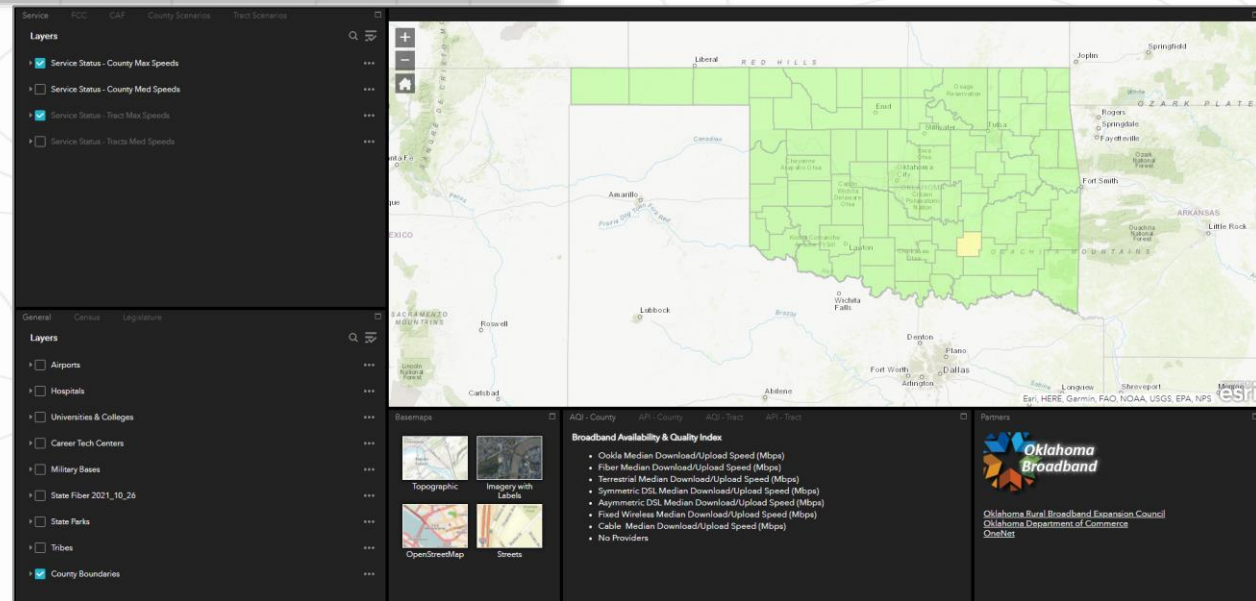

Public Map

Internal Map