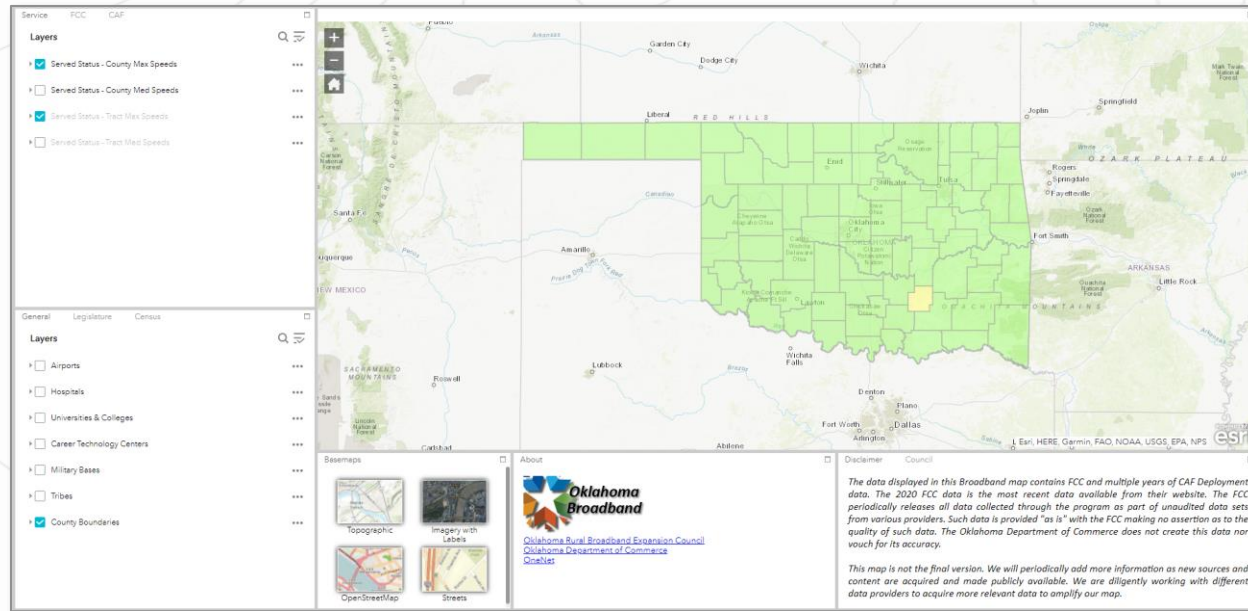

Oklahoma Department of Commerce